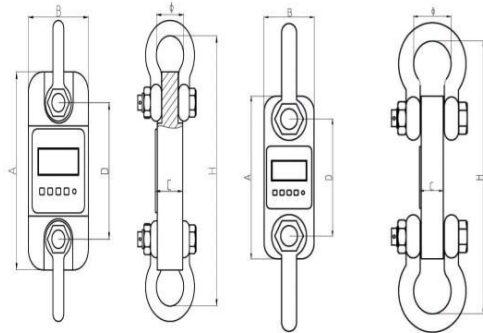

MODEL: DL-W

Wireless Dyna-link/Dynamometer

Features

- ◆ Rugged construction.
- ◆ Accuracy: 0.05% of capacity.
- ◆ All functions and units are clearly display on the LCD (with backlighting).
- ◆ Digits are 1 inch high for easy distant viewing.
- ◆ Two user programmable Set-Point can be used for safety and warning applications or for limit weighing.
- ◆ Long battery life on 3 standard "LR6(AA)" size alkaline batteries.
- ◆ All commonly used internationally recognized units are available: kilograms(kg), short Tons(t) pounds(lb), Newton and kilonewton(kN).
- ◆ Infrared Remote control easier to calibration (with password).
- ◆ Infrared Remote control with many functions: "ZERO", "TARE", "CLEAR", "PEAK", "ACCUMULATE", "HOLD", "Unit Change", "Voltage Check" and "Power OFF".
- ◆ 4 local mechanical keys: "ON/OFF", "ZERO", "PEAK" and "Unit Change".
- ◆ low battery warning.
- ◆ RF wireless palm indicator.

Appearance illustration

Cap: 1-5t

Cap: 10-200t

Specification

MODEL	Max.Capacity(kg)	Min.Capacity(kg)	Division(kg)	Total display count(n)
DL-W-01	1000	10	0.5	2000
DL-W-02	2000	20	1	2000
DL-W-03	3000	20	1	3000
DL-W-05	5000	40	2	2500
DL-W-10	10000	100	5	2000
DL-W-20	20000	200	10	2000
DL-W-30	30000	200	10	3000
DL-W-50	50000	400	20	2500
DL-W-100	100000	1000	50	2000
DL-W-200	200000	2000	100	2000

MODEL	Cap.(t)	A(mm)	B(mm)	C(mm)	D(mm)	Ø(mm)	H(mm)	Material
DL-W-01	1	245	112	37	190	43	335	Aluminium
DL-W-02	2	245	116	37	190	43	335	Aluminium
DL-W-03	3	260	123	37	195	51	365	Aluminium
DL-W-05	5	285	123	57	210	58	405	Aluminium
DL-W-10	10	320	125	57	230	92	535	Steel
DL-W-20	20	375	128	74	260	127	660	Steel
DL-W-30	30	420	138	82	280	146	740	Steel
DL-W-50	50	465	150	104	305	184	930	Steel
DL-W-100	100	570	190	132	360	229	1230	Steel
DL-W-200	200	725	265	183	440	280	1380	Steel