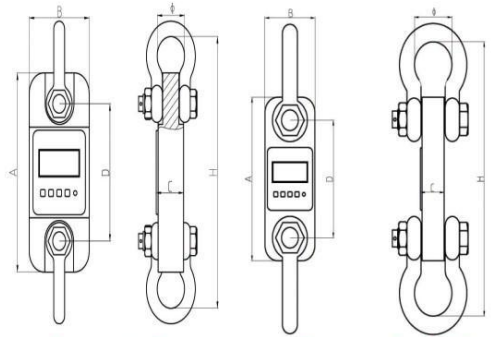

Appearance illustration

Cap: 1-5t

Cap: 10-200t

Specification

Max.Capacity(kg)	Min.Capacity(kg)	Division(k.g)	Total display count(n)
1000	10	0.5	2000
2000	20	1	2000
3000	20	1	3000
5000	40	2	2500
10000	100	5	2000
20000	200	10	2000
30000	200	10	3000
50000	400	20	2500
100000	1000	50	2000
200000	2000	100	2000

MODEL	Cap.(t)	A(mm)	B(mm)	C(mm)	D(mm)	θ(mm)	H(mm)	Material
DL-W-01	1	245	112	37	190	43	335	Aluminium
DL-W-02	2	245	116	37	190	43	335	Aluminium
DL-W-03	3	260	123	37	195	51	365	Aluminium
DL-W-05	5	285	123	57	210	58	405	Aluminium
DL-W-10	10	320	125	57	230	92	535	Steel
DL-W-20	20	375	128	74	260	127	660	Steel
DL-W-30	30	420	138	82	280	146	740	Steel
DL-W-50	50	465	150	104	305	184	930	Steel
DL-W-100	100	570	190	132	360	229	1230	Steel
DL-W-200	200	725	265	183	440	280	1380	Steel