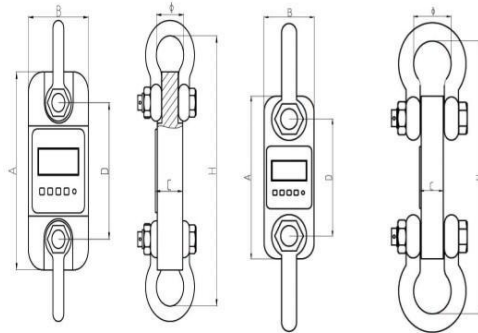

### Features

- ◆ Rugged construction.
- ◆ Accuracy: 0.05% of capacity.
- ◆ All functions and units are clearly display on the LCD(with back-lighting).
- ◆ Digits are 1 inch high for easy distant viewing.
- ◆ Two user programmable Set-Point can be used for safety and warning applications or for limit weighing.
- ◆ Long battery life on 3 standard "LR6(AA)" size alkaline batteries.
- ◆ All commonly used internationally recognized units are available: kilograms(kg), short Tons(t) pounds(lb), Newton and kilonewton(kN).
- ◆ Infrared Remote control easier to calibration(with password) .
- ◆ Infrared Remote control with many functions: "ZERO", "TARE", "CLEAR", "PEAK", "ACCUMULATE", "HOLD", "Unit Change", "Voltage Check" and "Power OFF".
- ◆ 4 local mechanical keys : "ON/OFF", "ZERO", "PEAK" and "Unit Change".
- ◆ low battery warning .

### Main technical data

Display	25mm(1") 5digits LCD
Power on zero range	20% F.S.
Manual Zero Range	4% F.S.
Tare Range	20% F.S.
Stable Time	≤10 seconds
Over load Indication	100% F.S.+9e
Max. Safety Load	125% F.S.
Ultimate Load	400% F.S.
Battery Life	≥40 hours
Battery Type	"LR6(AA)" size alkaline batteries. 1.5V x 3
Operating Temp.	-10℃ ~+40℃
Operating Humidity	≤85% RH under 20℃
Remote Controller Distance	Min. 15m
Battery of Remote Controller	AAA battery, 1.5V x 2

### Appearance illustration

Cap: 1-5t

Cap: 10-200t

MODEL	Cap.(t)	A(mm)	B(mm)	C(mm)	D(mm)	Ø(mm)	H(mm)	Material
DL-R-01	1	245	112	37	190	43	335	Aluminium
DL-R-02	2	245	116	37	190	43	335	Aluminium
DL-R-03	3	260	123	37	195	51	365	Aluminium
DL-R-05	5	285	123	57	210	58	405	Aluminium
DL-R-10	10	320	125	57	230	92	535	Steel
DL-R-20	20	375	128	74	260	127	660	Steel
DL-R-30	30	420	138	82	280	146	740	Steel
DL-R-50	50	465	150	104	305	184	930	Steel
DL-R-100	100	570	190	132	360	229	1230	Steel
DL-R-200	200	725	265	183	440	280	1380	Steel